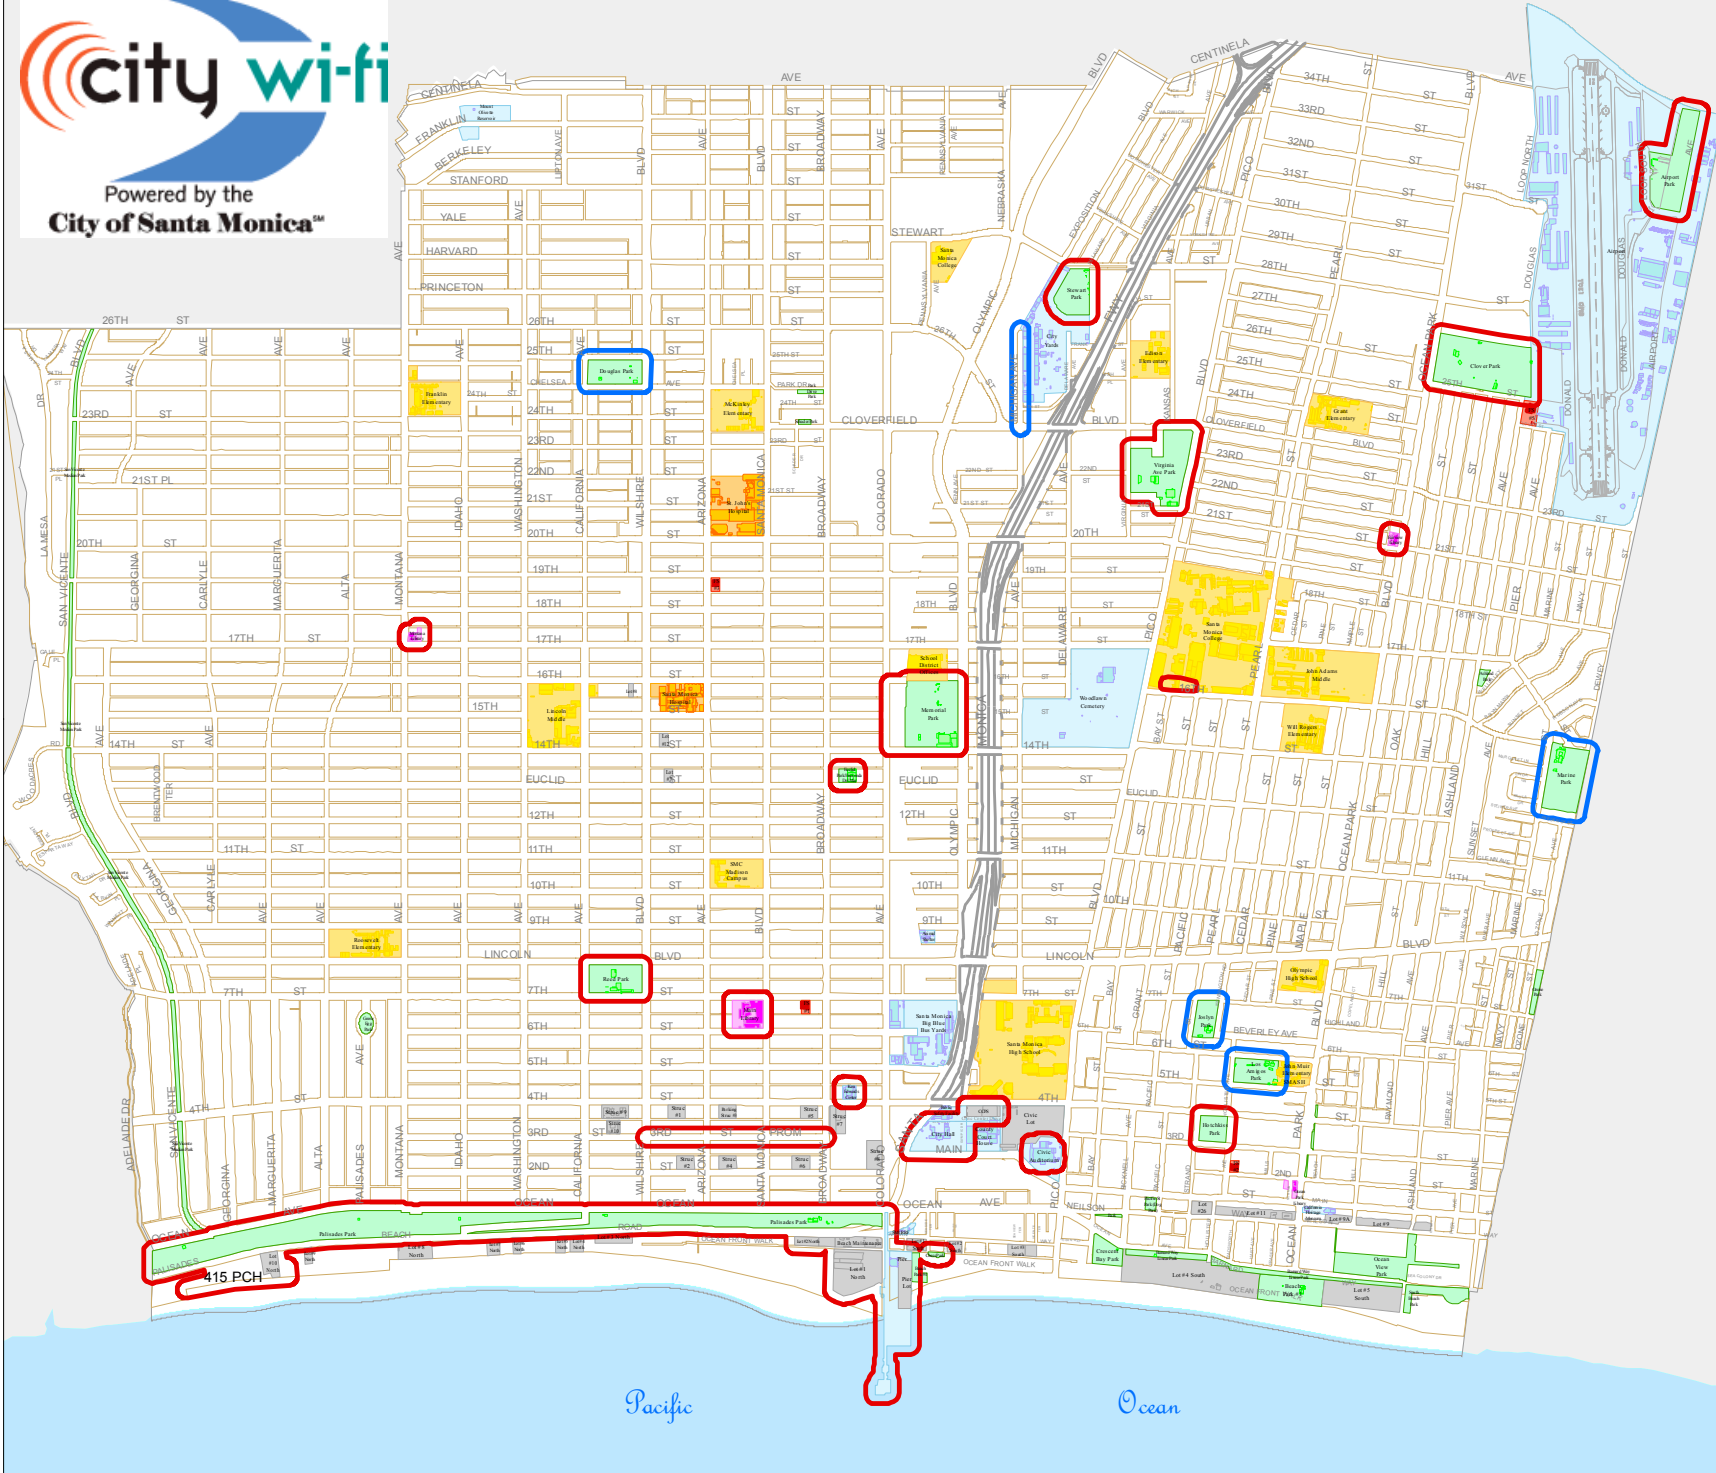

Public Facilities

- City Facility
- Fire Station
- Hospital
- Library
- Park
- Parking Lot
- School